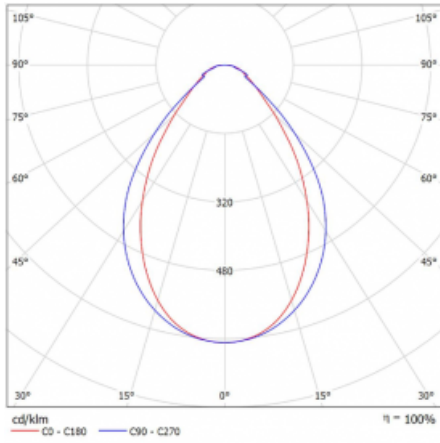

Curve

Luminaire power input* 25 W

Connection of the luminaires ON/OFF

Electrical voltage 220-240V

Frequency 50/60Hz

☐ CE IP 20

*±10 %