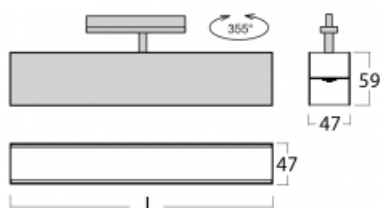

Luminaire

Lina45-T

45-600I-20GGE/830, S

The Lina45-T luminaires are based on the concept of Lina45 luminaires. In this case, however, the luminaires are installed in three-circuit tracks. These track luminaires with a profile width of only 45 mm are suitable for supplementing accent lighting provided by other luminaires from our product range, for example Vali55-T. With its diffused light, Lina45-T helps to balance the lighting in the room by illuminating the communication zones, especially in the sales areas. The luminaires feature a support adapter in which the luminaire can be rotated along the Z axis thus modifying the arrangement of the system and also partially direct the light in a given space.

Technical drawing

Type of installation	3 circuit track
Light distribution	Direct
Luminaire shape	Linear
Colour of the luminaires	Silver
Material	Aluminium
Lifetime	L80/B20 50 000 hours
Warranty	5 years
Description of luminaires	Luminaire 3 circuit track
Dimensions	1127 mm × 47 mm × 59 mm
Weight	2.4 kg
Light source	LED MODUL
Type of optical system	Microprisma
Luminous flux*	2050 lm
Colour Temperature	3000 K warm white
Luminous efficacy	82 lm/W
MacAdam Light source	2
Colour rendering index	80
UGR max. X=4H Y=8H, $\rho=70,50,20$	21.5