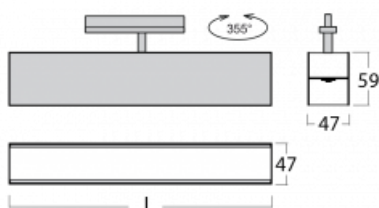

Luminaire

Lina45-T

45-600I-20GGE/830, B

The Lina45-T luminaires are based on the concept of Lina45 luminaires. In this case, however, the luminaires are installed in three-circuit tracks. These track luminaires with a profile width of only 45 mm are suitable for supplementing accent lighting provided by other luminaires from our product range, for example Vali55-T. With its diffused light, Lina45-T helps to balance the lighting in the room by illuminating the communication zones, especially in the sales areas. The luminaires feature a support adapter in which the luminaire can be rotated along the Z axis thus modifying the arrangement of the system and also partially direct the light in a given space.

Technical drawing

Type of installation	3 circuit track
Light distribution	Direct
Luminaire shape	Linear
Colour of the luminaires	Black
Material	Aluminium
Lifetime	L80/B20 50 000 hours
Warranty	5 years
Description of luminaires	Luminaire 3 circuit track
Dimensions	1127 mm × 47 mm × 59 mm
Weight	2.4 kg
Light source	LED MODUL
Type of optical system	Microprisma
Luminous flux*	2050 lm
Colour Temperature	3000 K warm white
Luminous efficacy	82 lm/W
MacAdam Light source	2
Colour rendering index	80
UGR max. X=4H Y=8H, $\rho=70,50,20$	21.5