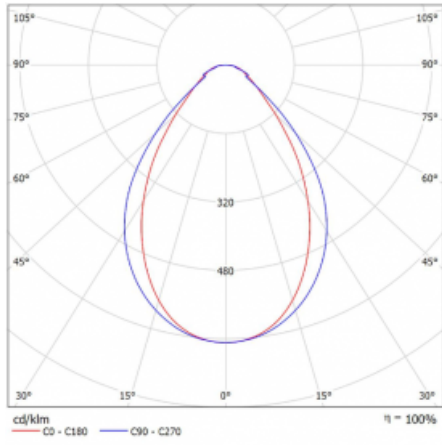

Curve

Luminaire power input* 25 W

Connection of the luminaires DALI

Electrical voltage 220-240V

Frequency 50/60Hz

CE IP 20

* $\pm 10\%$