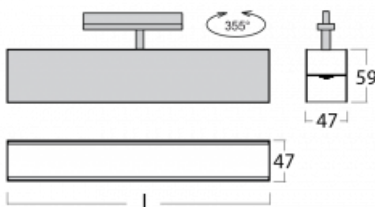

# Lina45-T

45-600I-20GGD/840, W

The Lina45-T luminaires are based on the concept of Lina45 luminaires. In this case, however, the luminaires are installed in three-circuit tracks. These track luminaires with a profile width of only 45 mm are suitable for supplementing accent lighting provided by other luminaires from our product range, for example Vali55-T. With its diffused light, Lina45-T helps to balance the lighting in the room by illuminating the communication zones, especially in the sales areas. The luminaires feature a support adapter in which the luminaire can be rotated along the Z axis thus modifying the arrangement of the system and also partially direct the light in a given space.

## Technical drawing

Type of installation	3 circuit track
Light distribution	Direct
Luminaire shape	Linear
Colour of the luminaires	White
Material	Aluminium
Lifetime	L80/B20 50 000 hours
Warranty	5 years
Description of luminaires	Luminaire 3 circuit track
Dimensions	1127 mm × 47 mm × 59 mm
Light source	LED MODUL
Type of optical system	Microprisma
Luminous flux*	2150 lm
Colour Temperature	4000 K cool white
Luminous efficacy	86 lm/W
MacAdam Light source	2
Colour rendering index	80
UGR max. X=4H Y=8H, $\rho=70,50,20$	21.7