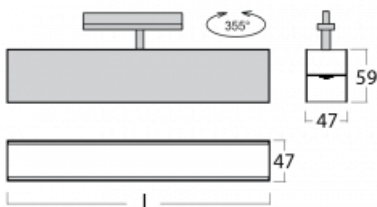

Luminaire

Lina45-T

45-600I-20GGD/840, S

The Lina45-T luminaires are based on the concept of Lina45 luminaires. In this case, however, the luminaires are installed in three-circuit tracks. These track luminaires with a profile width of only 45 mm are suitable for supplementing accent lighting provided by other luminaires from our product range, for example Vali55-T. With its diffused light, Lina45-T helps to balance the lighting in the room by illuminating the communication zones, especially in the sales areas. The luminaires feature a support adapter in which the luminaire can be rotated along the Z axis thus modifying the arrangement of the system and also partially direct the light in a given space.

Technical drawing

Type of installation	3 circuit track
Light distribution	Direct
Luminaire shape	Linear
Colour of the luminaires	Silver
Material	Aluminium
Lifetime	L80/B20 50 000 hours
Warranty	5 years
Description of luminaires	Luminaire 3 circuit track
Dimensions	1127 mm × 47 mm × 59 mm
Light source	LED MODUL
Type of optical system	Microprisma
Luminous flux*	2150 lm
Colour Temperature	4000 K cool white
Luminous efficacy	86 lm/W
MacAdam Light source	2
Colour rendering index	80
UGR max. X=4H Y=8H, $\rho=70,50,20$	21.7