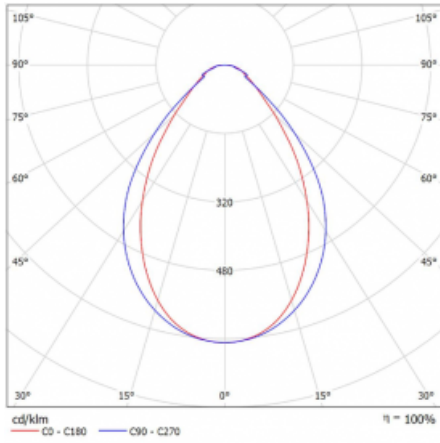

Curve

Luminaire power input* 25 W

Connection of the luminaires DALI

Electrical voltage 220-240V

Frequency 50/60Hz

☐ CE IP 20

* $\pm 10\%$