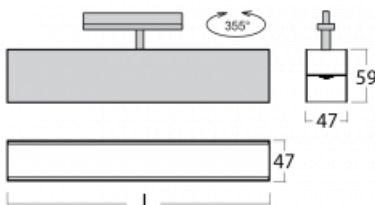

# Lina45-T

45-600I-20GGD/830, W

The Lina45-T luminaires are based on the concept of Lina45 luminaires. In this case, however, the luminaires are installed in three-circuit tracks. These track luminaires with a profile width of only 45 mm are suitable for supplementing accent lighting provided by other luminaires from our product range, for example Vali55-T. With its diffused light, Lina45-T helps to balance the lighting in the room by illuminating the communication zones, especially in the sales areas. The luminaires feature a support adapter in which the luminaire can be rotated along the Z axis thus modifying the arrangement of the system and also partially direct the light in a given space.

## Technical drawing

Type of installation	3 circuit track
Light distribution	Direct
Luminaire shape	Linear
Colour of the luminaires	White
Material	Aluminium
Lifetime	L80/B20 50 000 hours
Warranty	5 years
Description of luminaires	Luminaire 3 circuit track
Dimensions	1127 mm × 47 mm × 59 mm
Light source	LED MODUL
Type of optical system	Microprisma
Luminous flux*	2050 lm
Colour Temperature	3000 K warm white
Luminous efficacy	82 lm/W
MacAdam Light source	2
Colour rendering index	80
UGR max. X=4H Y=8H, ρ=70,50,20	21.5