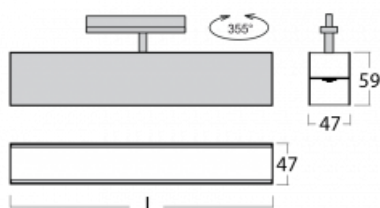

Luminaire

Lina45-T

45-600I-20GGD/830, B

The Lina45-T luminaires are based on the concept of Lina45 luminaires. In this case, however, the luminaires are installed in three-circuit tracks. These track luminaires with a profile width of only 45 mm are suitable for supplementing accent lighting provided by other luminaires from our product range, for example Vali55-T. With its diffused light, Lina45-T helps to balance the lighting in the room by illuminating the communication zones, especially in the sales areas. The luminaires feature a support adapter in which the luminaire can be rotated along the Z axis thus modifying the arrangement of the system and also partially direct the light in a given space.

Technical drawing

Type of installation	3 circuit track
Light distribution	Direct
Luminaire shape	Linear
Colour of the luminaires	Black
Material	Aluminium
Lifetime	L80/B20 50 000 hours
Warranty	5 years
Description of luminaires	Luminaire 3 circuit track
Dimensions	1127 mm × 47 mm × 59 mm
Light source	LED MODUL
Type of optical system	Microprisma
Luminous flux*	2050 lm
Colour Temperature	3000 K warm white
Luminous efficacy	82 lm/W
MacAdam Light source	2
Colour rendering index	80
UGR max. X=4H Y=8H, $\rho=70,50,20$	21.5