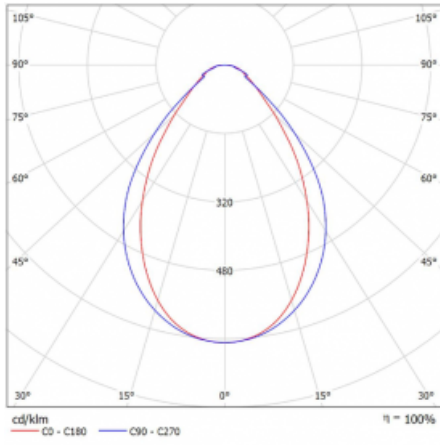

Curve

Luminaire power input* 15.2 W

Connection of the luminaires ON/OFF

Electrical voltage 220-240V

Frequency 50/60Hz

CE IP 20

* $\pm 10\%$