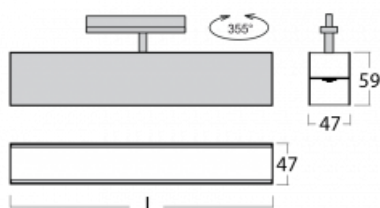

Luminaire

Lina45-T

45-600I-20GEE/840, B

The Lina45-T luminaires are based on the concept of Lina45 luminaires. In this case, however, the luminaires are installed in three-circuit tracks. These track luminaires with a profile width of only 45 mm are suitable for supplementing accent lighting provided by other luminaires from our product range, for example Vali55-T. With its diffused light, Lina45-T helps to balance the lighting in the room by illuminating the communication zones, especially in the sales areas. The luminaires feature a support adapter in which the luminaire can be rotated along the Z axis thus modifying the arrangement of the system and also partially direct the light in a given space.

Technical drawing

Type of installation	3 circuit track
Light distribution	Direct
Luminaire shape	Linear
Colour of the luminaires	Black
Material	Aluminium
Lifetime	L80/B20 50 000 hours
Warranty	5 years
Description of luminaires	Luminaire 3 circuit track
Dimensions	1127 mm × 47 mm × 59 mm
Light source	LED MODUL
Type of optical system	Microprisma
Luminous flux*	1400 lm
Colour Temperature	4000 K cool white
Luminous efficacy	92 lm/W
MacAdam Light source	2
Colour rendering index	80
UGR max. X=4H Y=8H, $\rho=70,50,20$	20.2