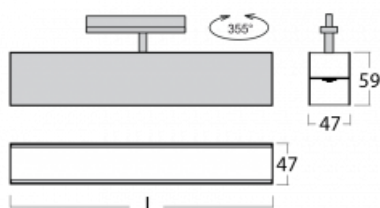

# Lina45-T

45-600I-20GEE/830, S

The Lina45-T luminaires are based on the concept of Lina45 luminaires. In this case, however, the luminaires are installed in three-circuit tracks. These track luminaires with a profile width of only 45 mm are suitable for supplementing accent lighting provided by other luminaires from our product range, for example Vali55-T. With its diffused light, Lina45-T helps to balance the lighting in the room by illuminating the communication zones, especially in the sales areas. The luminaires feature a support adapter in which the luminaire can be rotated along the Z axis thus modifying the arrangement of the system and also partially direct the light in a given space.

## Technical drawing

Type of installation	3 circuit track
Light distribution	Direct
Luminaire shape	Linear
Colour of the luminaires	Silver
Material	Aluminium
Lifetime	L80/B20 50 000 hours
Warranty	5 years
Description of luminaires	Luminaire 3 circuit track
Dimensions	1127 mm × 47 mm × 59 mm
Weight	2.7 kg
Light source	LED MODUL
Type of optical system	Microprisma
Luminous flux*	1330 lm
Colour Temperature	3000 K warm white
Luminous efficacy	88 lm/W
MacAdam Light source	2
Colour rendering index	80
UGR max. X=4H Y=8H, $\rho=70,50,20$	20