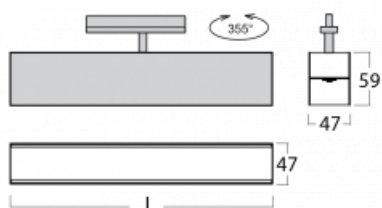

Luminaire

Lina45-T

45-600I-20GEE/830, B

The Lina45-T luminaires are based on the concept of Lina45 luminaires. In this case, however, the luminaires are installed in three-circuit tracks. These track luminaires with a profile width of only 45 mm are suitable for supplementing accent lighting provided by other luminaires from our product range, for example Vali55-T. With its diffused light, Lina45-T helps to balance the lighting in the room by illuminating the communication zones, especially in the sales areas. The luminaires feature a support adapter in which the luminaire can be rotated along the Z axis thus modifying the arrangement of the system and also partially direct the light in a given space.

Technical drawing

Type of installation	3 circuit track
Light distribution	Direct
Luminaire shape	Linear
Colour of the luminaires	Black
Material	Aluminium
Lifetime	L80/B20 50 000 hours
Warranty	5 years
Description of luminaires	Luminaire 3 circuit track
Dimensions	1127 mm × 47 mm × 59 mm
Weight	2.7 kg
Light source	LED MODUL
Type of optical system	Microprisma
Luminous flux*	1330 lm
Colour Temperature	3000 K warm white
Luminous efficacy	88 lm/W
MacAdam Light source	2
Colour rendering index	80
UGR max. X=4H Y=8H, $\rho=70,50,20$	20