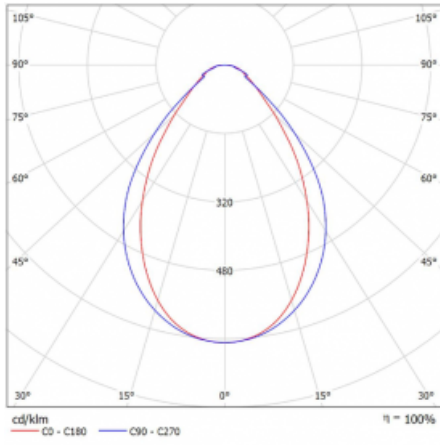

Curve

Luminaire power input* 15.2 W

Connection of the luminaires ON/OFF

Electrical voltage 220-240V

Frequency 50/60Hz

☐ CE IP 20

*±10 %