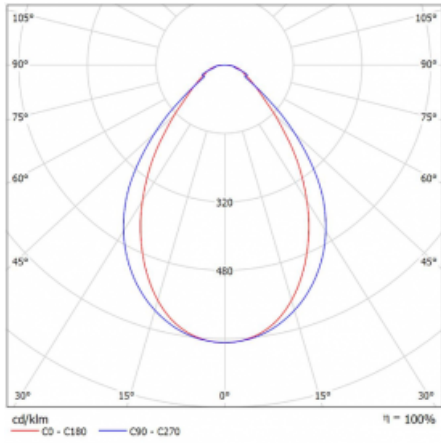

Curve

Luminaire power input* 15.2 W

Connection of the luminaires DALI

Electrical voltage 220-240V

Frequency 50/60Hz

☐ CE IP 20

*±10 %