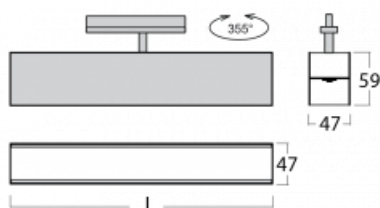

Luminaire

Lina45-T

45-600I-20GED/840, W

The Lina45-T luminaires are based on the concept of Lina45 luminaires. In this case, however, the luminaires are installed in three-circuit tracks. These track luminaires with a profile width of only 45 mm are suitable for supplementing accent lighting provided by other luminaires from our product range, for example Vali55-T. With its diffused light, Lina45-T helps to balance the lighting in the room by illuminating the communication zones, especially in the sales areas. The luminaires feature a support adapter in which the luminaire can be rotated along the Z axis thus modifying the arrangement of the system and also partially direct the light in a given space.

Technical drawing

Type of installation	3 circuit track
Light distribution	Direct
Luminaire shape	Linear
Colour of the luminaires	White
Material	Aluminium
Lifetime	L80/B20 50 000 hours
Warranty	5 years
Description of luminaires	Luminaire 3 circuit track
Dimensions	1127 mm × 47 mm × 59 mm
Light source	LED MODUL
Type of optical system	Microprisma
Luminous flux*	1400 lm
Colour Temperature	4000 K cool white
Luminous efficacy	92 lm/W
MacAdam Light source	2
Colour rendering index	80
UGR max. X=4H Y=8H, $\rho=70,50,20$	20.2