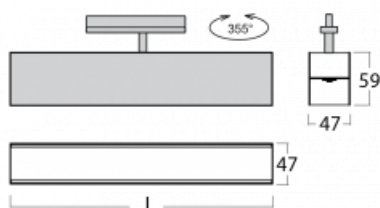

Luminaire

Lina45-T

45-600I-20GED/840, S

The Lina45-T luminaires are based on the concept of Lina45 luminaires. In this case, however, the luminaires are installed in three-circuit tracks. These track luminaires with a profile width of only 45 mm are suitable for supplementing accent lighting provided by other luminaires from our product range, for example Vali55-T. With its diffused light, Lina45-T helps to balance the lighting in the room by illuminating the communication zones, especially in the sales areas. The luminaires feature a support adapter in which the luminaire can be rotated along the Z axis thus modifying the arrangement of the system and also partially direct the light in a given space.

Technical drawing

Type of installation	3 circuit track
Light distribution	Direct
Luminaire shape	Linear
Colour of the luminaires	Silver
Material	Aluminium
Lifetime	L80/B20 50 000 hours
Warranty	5 years
Description of luminaires	Luminaire 3 circuit track
Dimensions	1127 mm × 47 mm × 59 mm
Light source	LED MODUL
Type of optical system	Microprisma
Luminous flux*	1400 lm
Colour Temperature	4000 K cool white
Luminous efficacy	92 lm/W
MacAdam Light source	2
Colour rendering index	80
UGR max. X=4H Y=8H, $\rho=70,50,20$	20.2