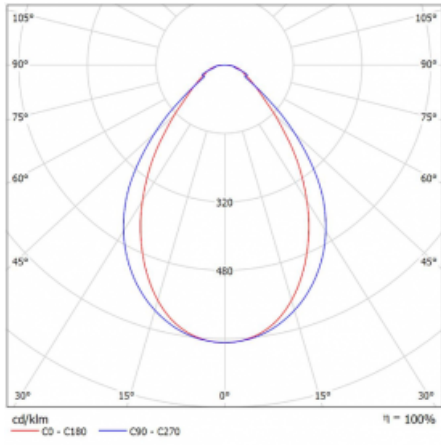

Curve

Luminaire power input* 15.2 W

Connection of the luminaires DALI

Electrical voltage 220-240V

Frequency 50/60Hz

☐ CE IP 20

*±10 %