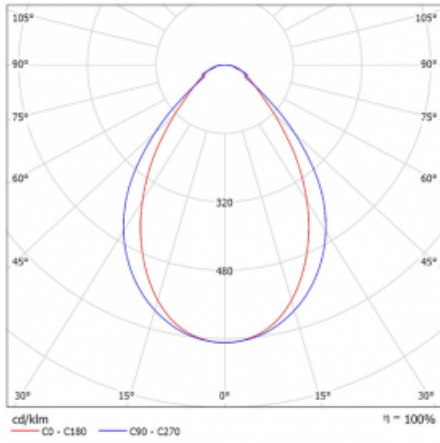

Curve

Luminaire power input* 15.2 W

Connection of the luminaires DALI

Electrical voltage 220-240V

Frequency 50/60Hz

☐ CE IP 20

* $\pm 10\%$