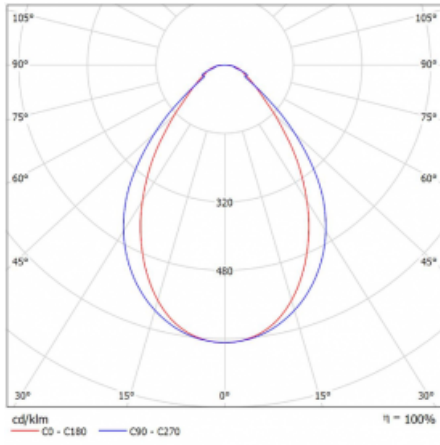

Curve

Luminaire power input* 15.2 W

Connection of the luminaires DALI

Electrical voltage 220-240V

Frequency 50/60Hz

☐ CE IP 20

*±10 %