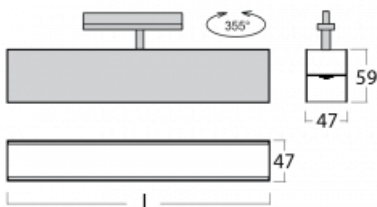

Luminaire

Lina45-T

45-600I-20GED/830, W

The Lina45-T luminaires are based on the concept of Lina45 luminaires. In this case, however, the luminaires are installed in three-circuit tracks. These track luminaires with a profile width of only 45 mm are suitable for supplementing accent lighting provided by other luminaires from our product range, for example Vali55-T. With its diffused light, Lina45-T helps to balance the lighting in the room by illuminating the communication zones, especially in the sales areas. The luminaires feature a support adapter in which the luminaire can be rotated along the Z axis thus modifying the arrangement of the system and also partially direct the light in a given space.

Technical drawing

Type of installation	3 circuit track
Light distribution	Direct
Luminaire shape	Linear
Colour of the luminaires	White
Material	Aluminium
Lifetime	L80/B20 50 000 hours
Warranty	5 years
Description of luminaires	Luminaire 3 circuit track
Dimensions	1127 mm × 47 mm × 59 mm
Light source	LED MODUL