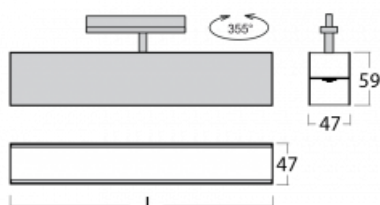

Luminaire

Lina45-T

45-600I-20GED/830, B

The Lina45-T luminaires are based on the concept of Lina45 luminaires. In this case, however, the luminaires are installed in three-circuit tracks. These track luminaires with a profile width of only 45 mm are suitable for supplementing accent lighting provided by other luminaires from our product range, for example Vali55-T. With its diffused light, Lina45-T helps to balance the lighting in the room by illuminating the communication zones, especially in the sales areas. The luminaires feature a support adapter in which the luminaire can be rotated along the Z axis thus modifying the arrangement of the system and also partially direct the light in a given space.

Technical drawing

Type of installation	3 circuit track
Light distribution	Direct
Luminaire shape	Linear
Colour of the luminaires	Black
Material	Aluminium
Lifetime	L80/B20 50 000 hours
Warranty	5 years
Description of luminaires	Luminaire 3 circuit track
Dimensions	1127 mm × 47 mm × 59 mm
Light source	LED MODUL
Type of optical system	Microprisma
Luminous flux*	1330 lm
Colour Temperature	3000 K warm white
Luminous efficacy	88 lm/W
MacAdam Light source	2
Colour rendering index	80
UGR max. X=4H Y=8H, $\rho=70,50,20$	20