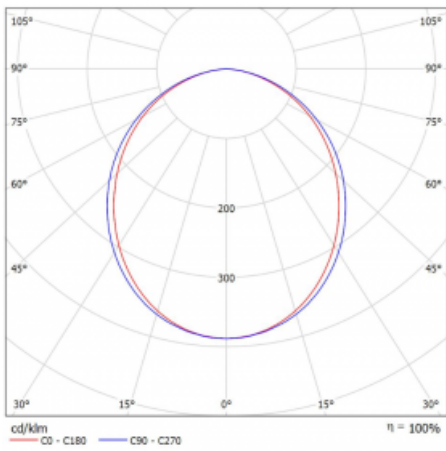

Type of installation	Surface
Light distribution	Direct
Luminaire shape	Corner
Colour of the luminaires	Black
Material	Aluminium
Lifetime	L90/B50 50 000 hours
Warranty	5 years
Description of luminaires	Luminaire surface
Dimensions	593 mm × 593 mm × 60 mm
Weight	2.38 kg
Light source	LED MODUL
Type of optical system	Opal diffuser
Luminous flux*	1990 lm
Colour Temperature	4000 K cool white
Luminous efficacy	90 lm/W
MacAdam Light source	2
Colour rendering index	80
UGR max. X=4H Y=8H, $\rho=70,50,20$	26.4

Technical drawing

Luminaire power input* 22 W

Connection of the luminaires ON/OFF

Electrical voltage 220-240V

Frequency 50/60Hz

⊕ CE IP 20

*±10 %

Curve