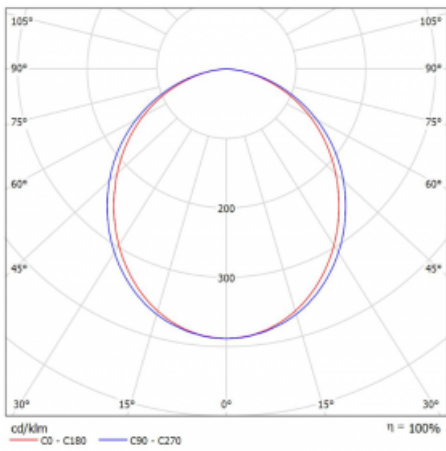

Type of installation	Surface
Light distribution	Direct
Luminaire shape	Corner
Colour of the luminaires	Black
Material	Aluminium
Lifetime	L90/B50 50 000 hours
Warranty	5 years
Description of luminaires	Luminaire surface
Dimensions (l × w × h mm)	593 mm × 593 mm × 60 mm
Weight	2.38 kg
Light source	LED MODUL
DIR optical system	Opal diffuser
Luminous flux*	1990 lm
Colour Temperature	4000 K cool white
Luminous efficacy	90 lm/W
MacAdam Light source	2
Colour rendering index	80
UGR max. X=4H Y=8H, $\rho=70,50,20$	26.4

## Technical drawing

Luminaire power input\* 22 W

Connection of the luminaires ON/OFF

Electrical voltage 220-240V

Frequency 50/60Hz

⊕ CE IP 20

\*±10 %

## Curve