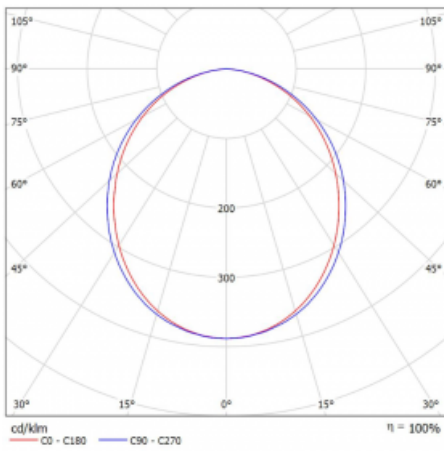

Type of installation	Surface
Light distribution	Direct
Luminaire shape	Corner
Colour of the luminaires	White
Material	Aluminium
Lifetime	L90/B50 50 000 hours
Warranty	5 years
Description of luminaires	Luminaire surface
Dimensions	593 mm × 593 mm × 60 mm
Light source	LED MODUL
Type of optical system	Opal diffuser
Luminous flux*	1990 lm
Colour Temperature	4000 K cool white
Luminous efficacy	90 lm/W
MacAdam Light source	2
Colour rendering index	80
UGR max. X=4H Y=8H, ρ=70,50,20	26.4

Technical drawing

Luminaire power input* 22 W

Connection of the luminaires DALI

Electrical voltage 220-240V

Frequency 50/60Hz

⊕ CE IP 20

*±10 %

Curve