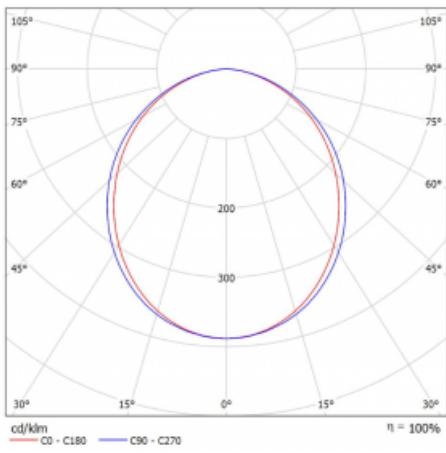

Type of installation	Surface
Light distribution	Direct
Luminaire shape	Corner
Colour of the luminaires	Silver
Material	Aluminium
Lifetime	L90/B50 50 000 hours
Warranty	5 years
Description of luminaires	Luminaire surface
Dimensions (l × w × h mm)	593 mm × 593 mm × 60 mm
Weight	2.3 kg
Light source	LED MODUL
DIR optical system	Opal diffuser
Luminous flux*	1990 lm
Colour Temperature	4000 K cool white
Luminous efficacy	90 lm/W
MacAdam Light source	2
Colour rendering index	80
UGR max. X=4H Y=8H, $\rho=70,50,20$	26.4

Technical drawing

Luminaire power input* 22 W

Connection of the luminaires DALI

Electrical voltage 220-240V

Frequency 50/60Hz

⊕ CE IP 20

*±10 %

Curve