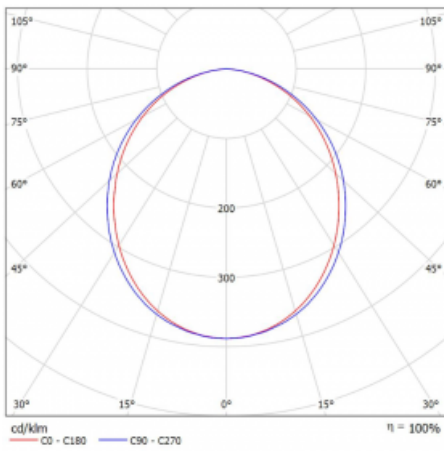

Type of installation	Surface
Light distribution	Direct
Luminaire shape	Corner
Colour of the luminaires	Silver
Material	Aluminium
Lifetime	L90/B50 50 000 hours
Warranty	5 years
Description of luminaires	Luminaire surface
Dimensions	593 mm × 593 mm × 60 mm
Weight	2.3 kg
Light source	LED MODUL
Type of optical system	Opal diffuser
Luminous flux*	1990 lm
Colour Temperature	4000 K cool white
Luminous efficacy	90 lm/W
MacAdam Light source	2
Colour rendering index	80
UGR max. X=4H Y=8H, $\rho=70,50,20$	26.4

Technical drawing

Luminaire power input* 22 W

Connection of the luminaires DALI

Electrical voltage 220-240V

Frequency 50/60Hz

⊕ CE IP 20

*±10 %

Curve