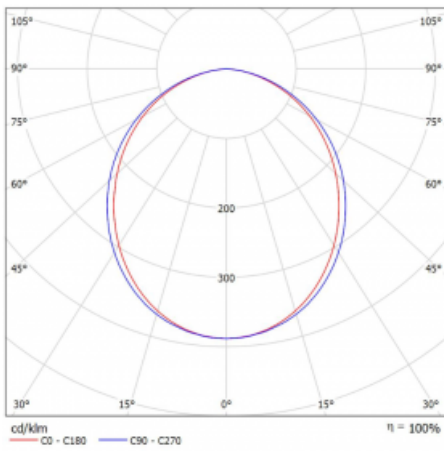

Type of installation	Surface
Light distribution	Direct
Luminaire shape	Corner
Colour of the luminaires	White
Material	Aluminium
Lifetime	L90/B50 50 000 hours
Warranty	5 years
Description of luminaires	Luminaire surface
Dimensions (l × w × h mm)	593 mm × 593 mm × 60 mm
Weight	2.2 kg
Light source	LED MODUL
DIR optical system	Opal diffuser
Luminous flux*	1450 lm
Colour Temperature	4000 K cool white
Luminous efficacy	94 lm/W
MacAdam Light source	2
Colour rendering index	80
UGR max. X=4H Y=8H, $\rho=70,50,20$	25.3

Technical drawing

Luminaire power input* 15.5 W

Connection of the luminaires ON/OFF

Electrical voltage 220-240V

Frequency 50/60Hz

⊕ CE IP 20

*±10 %

Curve