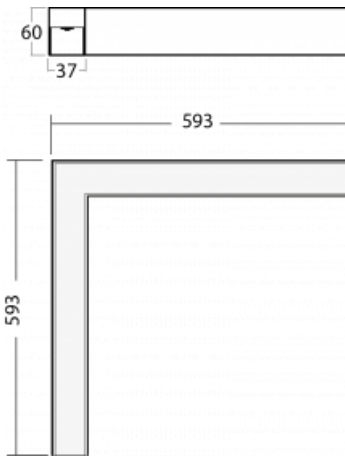

Technical drawing