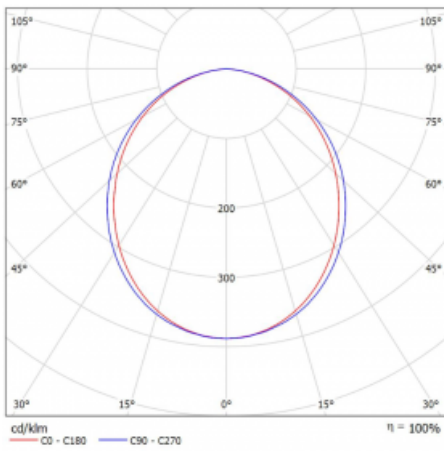

Type of installation	Surface
Light distribution	Direct
Luminaire shape	Corner
Colour of the luminaires	Silver
Material	Aluminium
Lifetime	L90/B50 50 000 hours
Warranty	5 years
Description of luminaires	Luminaire surface
Dimensions	593 mm × 593 mm × 60 mm
Weight	2.2 kg
Light source	LED MODUL
Type of optical system	Opal diffuser
Luminous flux*	1450 lm
Colour Temperature	4000 K cool white
Luminous efficacy	94 lm/W
MacAdam Light source	2
Colour rendering index	80
UGR max. X=4H Y=8H, $\rho=70,50,20$	25.3

## Technical drawing

Luminaire power input\* 15.5 W

Connection of the luminaires ON/OFF

Electrical voltage 220-240V

Frequency 50/60Hz

⊕ CE IP 20

\*±10 %

## Curve