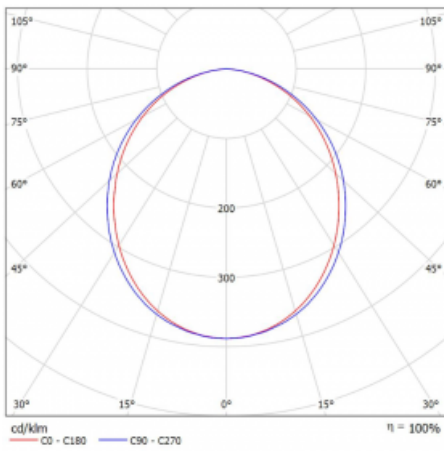

Type of installation	Surface
Light distribution	Direct
Luminaire shape	Corner
Colour of the luminaires	Black
Material	Aluminium
Lifetime	L90/B50 50 000 hours
Warranty	5 years
Description of luminaires	Luminaire surface
Dimensions	593 mm × 593 mm × 60 mm
Weight	2.2 kg
Light source	LED MODUL
DIR optical system	Opal diffuser
Luminous flux*	1450 lm
Colour Temperature	4000 K cool white
Luminous efficacy	94 lm/W
MacAdam Light source	2
Colour rendering index	80
UGR max. X=4H Y=8H, ρ=70,50,20	25.3

Technical drawing

Luminaire power input* 15.5 W

Connection of the luminaires ON/OFF

Electrical voltage 220-240V

Frequency 50/60Hz

⊕ CE IP 20

*±10 %

Curve