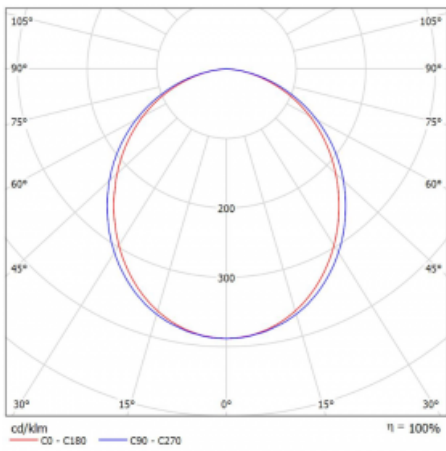

Type of installation	Surface
Light distribution	Direct
Luminaire shape	Corner
Colour of the luminaires	Black
Material	Aluminium
Lifetime	L90/B50 50 000 hours
Warranty	5 years
Description of luminaires	Luminaire surface
Dimensions	593 mm × 593 mm × 60 mm
Weight	2.2 kg
Light source	LED MODUL
Type of optical system	Opal diffuser
Luminous flux*	1450 lm
Colour Temperature	4000 K cool white
Luminous efficacy	94 lm/W
MacAdam Light source	2
Colour rendering index	80
UGR max. X=4H Y=8H, $\rho=70,50,20$	25.3

Technical drawing

Luminaire power input* 15.5 W

Connection of the luminaires ON/OFF

Electrical voltage 220-240V

Frequency 50/60Hz

⊕ CE IP 20

*±10 %

Curve