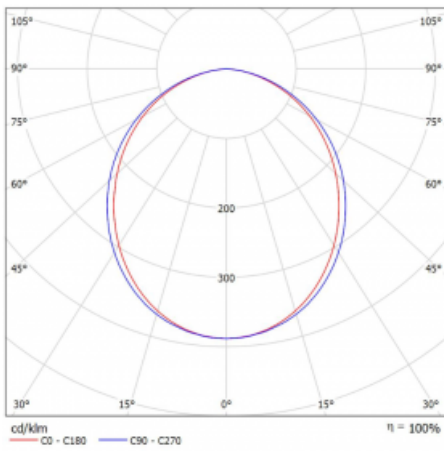

Type of installation	Surface
Light distribution	Direct
Luminaire shape	Corner
Colour of the luminaires	Silver
Material	Aluminium
Lifetime	L90/B50 50 000 hours
Warranty	5 years
Description of luminaires	Luminaire surface
Dimensions	593 mm × 593 mm × 60 mm
Light source	LED MODUL
Type of optical system	Opal diffuser
Luminous flux*	1450 lm
Colour Temperature	4000 K cool white
Luminous efficacy	94 lm/W
MacAdam Light source	2
Colour rendering index	80
UGR max. X=4H Y=8H, ρ=70,50,20	25.3

Technical drawing

Luminaire power input* 15.5 W

Connection of the luminaires DALI

Electrical voltage 220-240V

Frequency 50/60Hz

⊕ CE IP 20

*±10 %

Curve