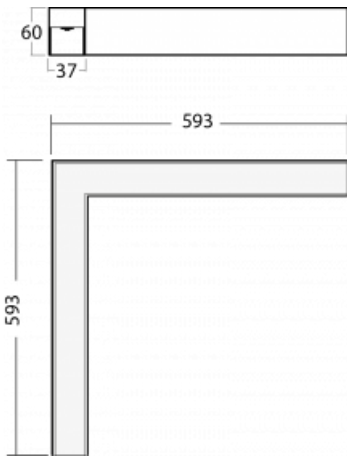

Luminaire

Lina35-S

35S-220K-20GED/840, S

The product is only available on request.

The linear system luminaires of the Lina35-S family provide one of the thinnest profiles in our product range. The luminaires with direct distribution of light are available in the pendant, surface, and recessed versions for ceiling installations and can also be mounted on the wall. In any case, you can line the luminaires up in a row thus creating the ideal length to meet your needs. Thanks to the option to extend and retract the opal diffuser, you can find the ideal combination of lights for a specific interior according to your needs. Thanks to this variability, Lina35-S can be used in virtually any area, but especially in the social, public and commercial ones. Luminaires with an extended diffuser diffuse their light into a significantly larger area thus helping to soften the entire interior.

Type of installation	Surface
Light distribution	Direct
Luminaire shape	Corner
Colour of the luminaires	Silver
Material	Aluminium
Lifetime	L90/B50 50 000 hours
Warranty	5 years
Description of luminaires	Luminaire surface
Dimensions	593 mm × 593 mm × 60 mm
Light source	LED MODUL
Type of optical system	Opal diffuser
Luminous flux*	1450 lm
Colour Temperature	4000 K cool white
Luminous efficacy	94 lm/W
MacAdam Light source	2
Colour rendering index	80
UGR max. X=4H Y=8H, ρ=70,50,20	25.3

Technical drawing

Luminaire power input* 15.5 W

Connection of the luminaires DALI

Electrical voltage 220-240V

Frequency 50/60Hz

⊕ CE IP 20

*±10 %

Curve