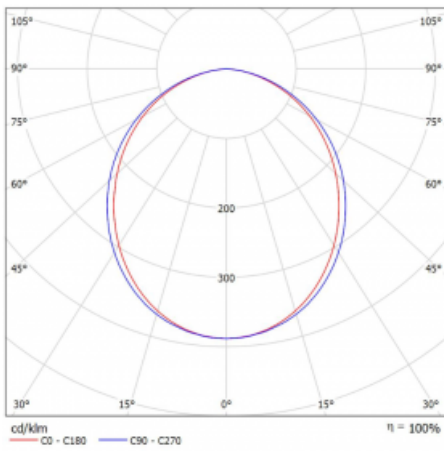

Type of installation	Surface
Light distribution	Direct
Luminaire shape	Corner
Colour of the luminaires	Black
Material	Aluminium
Lifetime	L90/B50 50 000 hours
Warranty	5 years
Description of luminaires	Luminaire surface
Dimensions	593 mm × 593 mm × 60 mm
Light source	LED MODUL
Type of optical system	Opal diffuser
Luminous flux*	1450 lm
Colour Temperature	4000 K cool white
Luminous efficacy	94 lm/W
MacAdam Light source	2
Colour rendering index	80
UGR max. X=4H Y=8H, ρ=70,50,20	25.3

Technical drawing

Luminaire power input* 15.5 W

Connection of the luminaires DALI

Electrical voltage 220-240V

Frequency 50/60Hz

⊕ CE IP 20

*±10 %

Curve