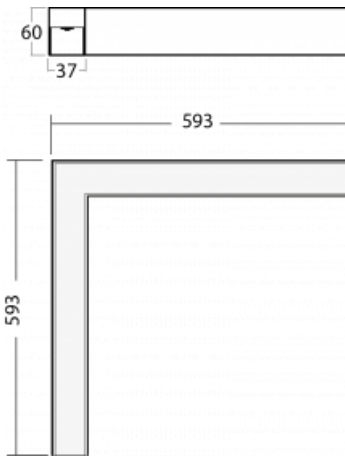

Luminaire

Lina35-S

35S-220K-20GED/840, B

The product is only available on request.

The linear system luminaires of the Lina35-S family provide one of the thinnest profiles in our product range. The luminaires with direct distribution of light are available in the pendant, surface, and recessed versions for ceiling installations and can also be mounted on the wall. In any case, you can line the luminaires up in a row thus creating the ideal length to meet your needs. Thanks to the option to extend and retract the opal diffuser, you can find the ideal combination of lights for a specific interior according to your needs. Thanks to this variability, Lina35-S can be used in virtually any area, but especially in the social, public and commercial ones. Luminaires with an extended diffuser diffuse their light into a significantly larger area thus helping to soften the entire interior.

Type of installation	Surface
Light distribution	Direct
Luminaire shape	Corner
Colour of the luminaires	Black
Material	Aluminium
Lifetime	L90/B50 50 000 hours
Warranty	5 years
Description of luminaires	Luminaire surface
Dimensions	593 mm × 593 mm × 60 mm
Light source	LED MODUL
Type of optical system	Opal diffuser
Luminous flux*	1450 lm
Colour Temperature	4000 K cool white
Luminous efficacy	94 lm/W
MacAdam Light source	2
Colour rendering index	80
UGR max. X=4H Y=8H, ρ=70,50,20	25.3

Technical drawing

Luminaire power input* 15.5 W

Connection of the luminaires DALI

Electrical voltage 220-240V

Frequency 50/60Hz

⊕ CE IP 20

*±10 %

Curve