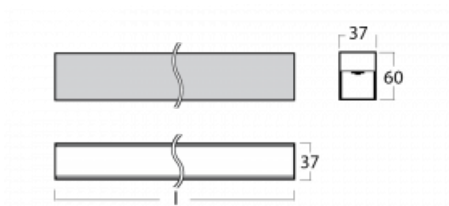

Luminaire

Lina35-S

35S-200K-60GGE/840, S

The linear system luminaires of the Lina35-S family provide one of the thinnest profiles in our product range. The luminaires with direct distribution of light are available in the pendant, surface, and recessed versions for ceiling installations and can also be mounted on the wall. In any case, you can line the luminaires up in a row thus creating the ideal length to meet your needs. Thanks to the option to extend and retract the opal diffuser, you can find the ideal combination of lights for a specific interior according to your needs. Thanks to this variability, Lina35-S can be used in virtually any area, but especially in the social, public and commercial ones. Luminaires with an extended diffuser diffuse their light into a significantly larger area thus helping to soften the entire interior.

Technical drawing

Type of installation	Surface, Suspended
Light distribution	Direct
Luminaire shape	Linear
Colour of the luminaires	Silver
Material	Aluminium
Lifetime	L90/B50 50 000 hours
Warranty	5 years
Description of luminaires	Luminaire surface/suspended
Dimensions	3366 mm × 37 mm × 60 mm
Weight	4.8 kg
Light source	LED MODUL
Type of optical system	Opal diffuser
Luminous flux*	5980 lm
Colour Temperature	4000 K cool white
Luminous efficacy	90 lm/W
MacAdam Light source	2
Colour rendering index	80
UGR max. X=4H Y=8H, $\rho=70,50,20$	26.4