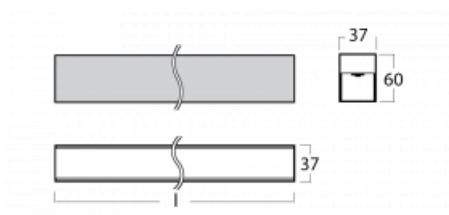

Luminaire

Lina35-S

35S-200K-50GGE/840, S

The linear system luminaires of the Lina35-S family provide one of the thinnest profiles in our product range. The luminaires with direct distribution of light are available in the pendant, surface, and recessed versions for ceiling installations and can also be mounted on the wall. In any case, you can line the luminaires up in a row thus creating the ideal length to meet your needs. Thanks to the option to extend and retract the opal diffuser, you can find the ideal combination of lights for a specific interior according to your needs. Thanks to this variability, Lina35-S can be used in virtually any area, but especially in the social, public and commercial ones. Luminaires with an extended diffuser diffuse their light into a significantly larger area thus helping to soften the entire interior.

Technical drawing

Type of installation	Surface, Suspended
Light distribution	Direct
Luminaire shape	Linear
Colour of the luminaires	Silver
Material	Aluminium
Lifetime	L90/B50 50 000 hours
Warranty	5 years
Description of luminaires	Luminaire surface/suspended
Dimensions	2805 mm × 37 mm × 60 mm
Weight	4.4 kg
Light source	LED MODUL
Type of optical system	Opal diffuser
Luminous flux*	4980 lm
Colour Temperature	4000 K cool white
Luminous efficacy	90 lm/W
MacAdam Light source	2
Colour rendering index	80
UGR max. X=4H Y=8H, $\rho=70,50,20$	26.4