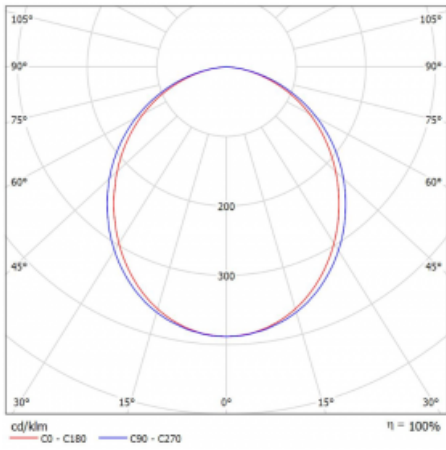

Luminaire

Lina35-S

35S-200K-40GGE/840, S

The linear system luminaires of the Lina35-S family provide one of the thinnest profiles in our product range. The luminaires with direct distribution of light are available in the pendant, surface, and recessed versions for ceiling installations and can also be mounted on the wall. In any case, you can line the luminaires up in a row thus creating the ideal length to meet your needs. Thanks to the option to extend and retract the opal diffuser, you can find the ideal combination of lights for a specific interior according to your needs. Thanks to this variability, Lina35-S can be used in virtually any area, but especially in the social, public and commercial ones. Luminaires with an extended diffuser diffuse their light into a significantly larger area thus helping to soften the entire interior.

Technical drawing

Type of installation	Surface, Suspended
Light distribution	Direct
Luminaire shape	Linear
Colour of the luminaires	Silver
Material	Aluminium
Lifetime	L90/B50 50 000 hours
Warranty	5 years
Description of luminaires	Luminaire surface/suspended
Dimensions	2244 mm × 37 mm × 60 mm
Weight	3.5 kg
Light source	LED MODUL
Type of optical system	Opal diffuser
Luminous flux*	3980 lm
Colour Temperature	4000 K cool white
Luminous efficacy	87 lm/W
MacAdam Light source	2
Colour rendering index	80
UGR max. X=4H Y=8H, $\rho=70,50,20$	26.4

Curve

Luminaire power input* 46 W

Connection of the luminaires ON/OFF

Electrical voltage 220-240V

Frequency 50/60Hz

⊕ CE IP 20

*±10 %

Downloads