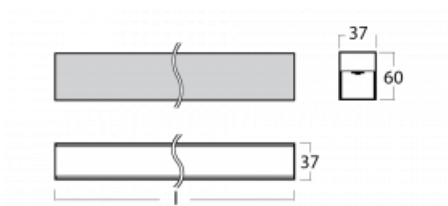

Luminaire

Lina35-S

35S-200K-40GGE/840, S

The linear system luminaires of the Lina35-S family provide one of the thinnest profiles in our product range. The luminaires with direct distribution of light are available in the pendant, surface, and recessed versions for ceiling installations and can also be mounted on the wall. In any case, you can line the luminaires up in a row thus creating the ideal length to meet your needs. Thanks to the option to extend and retract the opal diffuser, you can find the ideal combination of lights for a specific interior according to your needs. Thanks to this variability, Lina35-S can be used in virtually any area, but especially in the social, public and commercial ones. Luminaires with an extended diffuser diffuse their light into a significantly larger area thus helping to soften the entire interior.

Technical drawing

Type of installation	Surface, Suspended
Light distribution	Direct
Luminaire shape	Linear
Colour of the luminaires	Silver
Material	Aluminium
Lifetime	L90/B50 50 000 hours
Warranty	5 years
Description of luminaires	Luminaire surface/suspended
Dimensions	2244 mm × 37 mm × 60 mm
Weight	3.5 kg
Light source	LED MODUL
Type of optical system	Opal diffuser
Luminous flux*	3980 lm
Colour Temperature	4000 K cool white
Luminous efficacy	87 lm/W
MacAdam Light source	2
Colour rendering index	80
UGR max. X=4H Y=8H, $\rho=70,50,20$	26.4