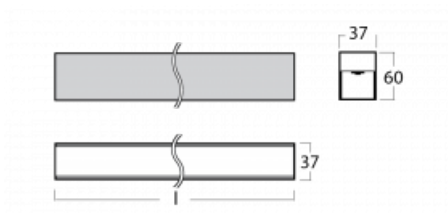

Luminaire

Lina35-S

35S-200K-40GGE/840, B

The linear system luminaires of the Lina35-S family provide one of the thinnest profiles in our product range. The luminaires with direct distribution of light are available in the pendant, surface, and recessed versions for ceiling installations and can also be mounted on the wall. In any case, you can line the luminaires up in a row thus creating the ideal length to meet your needs. Thanks to the option to extend and retract the opal diffuser, you can find the ideal combination of lights for a specific interior according to your needs. Thanks to this variability, Lina35-S can be used in virtually any area, but especially in the social, public and commercial ones. Luminaires with an extended diffuser diffuse their light into a significantly larger area thus helping to soften the entire interior.

Technical drawing

Type of installation	Surface, Suspended
Light distribution	Direct
Luminaire shape	Linear
Colour of the luminaires	Black
Material	Aluminium
Lifetime	L90/B50 50 000 hours
Warranty	5 years
Description of luminaires	Luminaire surface/suspended
Dimensions	2244 mm × 37 mm × 60 mm
Weight	3.5 kg
Light source	LED MODUL
Type of optical system	Opal diffuser
Luminous flux*	3980 lm
Colour Temperature	4000 K cool white
Luminous efficacy	87 lm/W
MacAdam Light source	2
Colour rendering index	80
UGR max. X=4H Y=8H, $\rho=70,50,20$	26.4