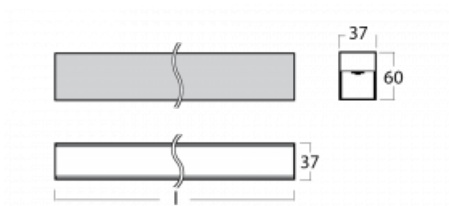

Luminaire

Lina35-S

35S-200K-40GGE/830, W

The linear system luminaires of the Lina35-S family provide one of the thinnest profiles in our product range. The luminaires with direct distribution of light are available in the pendant, surface, and recessed versions for ceiling installations and can also be mounted on the wall. In any case, you can line the luminaires up in a row thus creating the ideal length to meet your needs. Thanks to the option to extend and retract the opal diffuser, you can find the ideal combination of lights for a specific interior according to your needs. Thanks to this variability, Lina35-S can be used in virtually any area, but especially in the social, public and commercial ones. Luminaires with an extended diffuser diffuse their light into a significantly larger area thus helping to soften the entire interior.

Technical drawing

Type of installation	Surface, Suspended
Light distribution	Direct
Luminaire shape	Linear
Colour of the luminaires	White
Material	Aluminium
Lifetime	L90/B50 50 000 hours
Warranty	5 years
Description of luminaires	Luminaire surface/suspended
Dimensions	2244 mm × 37 mm × 60 mm
Weight	3.5 kg
Light source	LED MODUL
Type of optical system	Opal diffuser
Luminous flux*	3770 lm
Colour Temperature	3000 K warm white
Luminous efficacy	82 lm/W
MacAdam Light source	2
Colour rendering index	80
UGR max. X=4H Y=8H, $\rho=70,50,20$	26.2