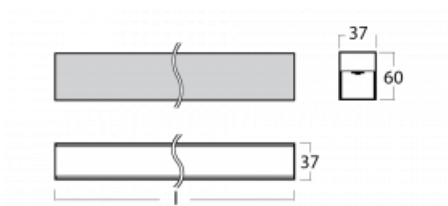

Luminaire

Lina35-S

35S-200K-40GGE/830, S

The linear system luminaires of the Lina35-S family provide one of the thinnest profiles in our product range. The luminaires with direct distribution of light are available in the pendant, surface, and recessed versions for ceiling installations and can also be mounted on the wall. In any case, you can line the luminaires up in a row thus creating the ideal length to meet your needs. Thanks to the option to extend and retract the opal diffuser, you can find the ideal combination of lights for a specific interior according to your needs. Thanks to this variability, Lina35-S can be used in virtually any area, but especially in the social, public and commercial ones. Luminaires with an extended diffuser diffuse their light into a significantly larger area thus helping to soften the entire interior.

Technical drawing

Type of installation	Surface, Suspended
Light distribution	Direct
Luminaire shape	Linear
Colour of the luminaires	Silver
Material	Aluminium
Lifetime	L90/B50 50 000 hours
Warranty	5 years
Description of luminaires	Luminaire surface/suspended
Dimensions	2244 mm × 37 mm × 60 mm
Weight	3.5 kg
Light source	LED MODUL
Type of optical system	Opal diffuser
Luminous flux*	3770 lm
Colour Temperature	3000 K warm white
Luminous efficacy	82 lm/W
MacAdam Light source	2
Colour rendering index	80
UGR max. X=4H Y=8H, $\rho=70,50,20$	26.2