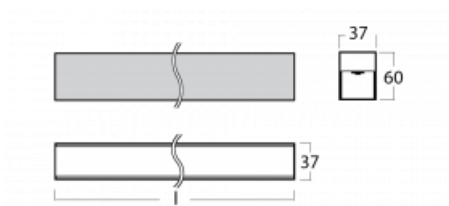

Luminaire

Lina35-S

35S-200K-40GED/840, S

The linear system luminaires of the Lina35-S family provide one of the thinnest profiles in our product range. The luminaires with direct distribution of light are available in the pendant, surface, and recessed versions for ceiling installations and can also be mounted on the wall. In any case, you can line the luminaires up in a row thus creating the ideal length to meet your needs. Thanks to the option to extend and retract the opal diffuser, you can find the ideal combination of lights for a specific interior according to your needs. Thanks to this variability, Lina35-S can be used in virtually any area, but especially in the social, public and commercial ones. Luminaires with an extended diffuser diffuse their light into a significantly larger area thus helping to soften the entire interior.

Technical drawing

Type of installation	Surface, Suspended
Light distribution	Direct
Luminaire shape	Linear
Colour of the luminaires	Silver
Material	Aluminium
Lifetime	L90/B50 50 000 hours
Warranty	5 years
Description of luminaires	Luminaire surface/suspended
Dimensions	2244 mm × 37 mm × 60 mm
Weight	3.5 kg
Light source	LED MODUL
Type of optical system	Opal diffuser
Luminous flux*	2910 lm
Colour Temperature	4000 K cool white
Luminous efficacy	94 lm/W
MacAdam Light source	2
Colour rendering index	80
UGR max. X=4H Y=8H, $\rho=70,50,20$	25.3