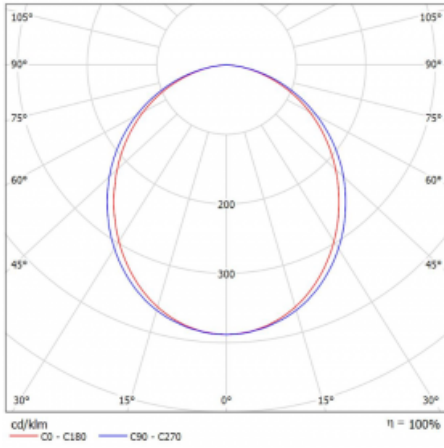

Luminaire

Lina35-S

35S-200K-35GGD/830, S

The linear system luminaires of the Lina35-S family provide one of the thinnest profiles in our product range. The luminaires with direct distribution of light are available in the pendant, surface, and recessed versions for ceiling installations and can also be mounted on the wall. In any case, you can line the luminaires up in a row thus creating the ideal length to meet your needs. Thanks to the option to extend and retract the opal diffuser, you can find the ideal combination of lights for a specific interior according to your needs. Thanks to this variability, Lina35-S can be used in virtually any area, but especially in the social, public and commercial ones. Luminaires with an extended diffuser diffuse their light into a significantly larger area thus helping to soften the entire interior.

Technical drawing

Type of installation	Surface, Suspended
Light distribution	Direct
Luminaire shape	Linear
Colour of the luminaires	Silver
Material	Aluminium
Lifetime	L90/B50 50 000 hours
Warranty	5 years
Description of luminaires	Luminaire surface/suspended
Dimensions	1964 mm × 37 mm × 60 mm
Weight	2.7 kg
Light source	LED MODUL
Type of optical system	Opal diffuser
Luminous flux*	3300 lm
Colour Temperature	3000 K warm white
Luminous efficacy	85 lm/W
MacAdam Light source	2
Colour rendering index	80
UGR max. X=4H Y=8H, $\rho=70,50,20$	26.2

Curve

Luminaire power input* 38.6 W

Connection of the luminaires DALI

Electrical voltage 220-240V

Frequency 50/60Hz

⊕ CE IP 20

*±10 %

Downloads