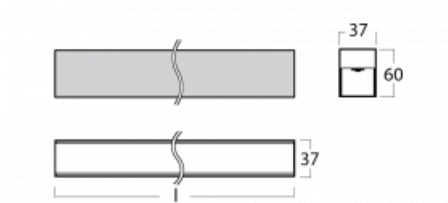

Luminaire

Lina35-S

35S-200K-35GEE/840, W

The linear system luminaires of the Lina35-S family provide one of the thinnest profiles in our product range. The luminaires with direct distribution of light are available in the pendant, surface, and recessed versions for ceiling installations and can also be mounted on the wall. In any case, you can line the luminaires up in a row thus creating the ideal length to meet your needs. Thanks to the option to extend and retract the opal diffuser, you can find the ideal combination of lights for a specific interior according to your needs. Thanks to this variability, Lina35-S can be used in virtually any area, but especially in the social, public and commercial ones. Luminaires with an extended diffuser diffuse their light into a significantly larger area thus helping to soften the entire interior.

Technical drawing

Type of installation	Surface, Suspended
Light distribution	Direct
Luminaire shape	Linear
Colour of the luminaires	White
Material	Aluminium
Lifetime	L90/B50 50 000 hours
Warranty	5 years
Description of luminaires	Luminaire surface/suspended
Dimensions	1964 mm × 37 mm × 60 mm
Weight	2.9 kg
Light source	LED MODUL
Type of optical system	Opal diffuser
Luminous flux*	2550 lm
Colour Temperature	4000 K cool white
Luminous efficacy	94 lm/W
MacAdam Light source	2
Colour rendering index	80
UGR max. X=4H Y=8H, $\rho=70,50,20$	25.3