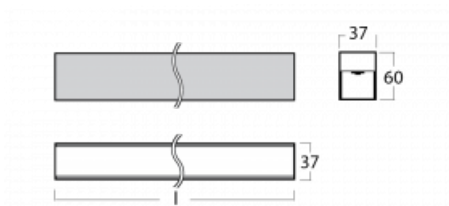

# Lina35-S

35S-200K-30GGE/840, B

The linear system luminaires of the Lina35-S family provide one of the thinnest profiles in our product range. The luminaires with direct distribution of light are available in the pendant, surface, and recessed versions for ceiling installations and can also be mounted on the wall. In any case, you can line the luminaires up in a row thus creating the ideal length to meet your needs. Thanks to the option to extend and retract the opal diffuser, you can find the ideal combination of lights for a specific interior according to your needs. Thanks to this variability, Lina35-S can be used in virtually any area, but especially in the social, public and commercial ones. Luminaires with an extended diffuser diffuse their light into a significantly larger area thus helping to soften the entire interior.

## Technical drawing

Type of installation	Surface, Suspended
Light distribution	Direct
Luminaire shape	Linear
Colour of the luminaires	Black
Material	Aluminium
Lifetime	L90/B50 50 000 hours
Warranty	5 years
Description of luminaires	Luminaire surface/suspended
Dimensions	1683 mm × 37 mm × 60 mm
Weight	2.5 kg
Light source	LED MODUL
Type of optical system	Opal diffuser
Luminous flux*	2990 lm
Colour Temperature	4000 K cool white
Luminous efficacy	90 lm/W
MacAdam Light source	2
Colour rendering index	80
UGR max. X=4H Y=8H, $\rho=70,50,20$	26.4