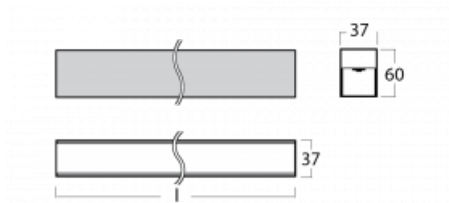

Luminaire

Lina35-S

35S-200K-30GED/830, S

The linear system luminaires of the Lina35-S family provide one of the thinnest profiles in our product range. The luminaires with direct distribution of light are available in the pendant, surface, and recessed versions for ceiling installations and can also be mounted on the wall. In any case, you can line the luminaires up in a row thus creating the ideal length to meet your needs. Thanks to the option to extend and retract the opal diffuser, you can find the ideal combination of lights for a specific interior according to your needs. Thanks to this variability, Lina35-S can be used in virtually any area, but especially in the social, public and commercial ones. Luminaires with an extended diffuser diffuse their light into a significantly larger area thus helping to soften the entire interior.

Technical drawing

Type of installation	Surface, Suspended
Light distribution	Direct
Luminaire shape	Linear
Colour of the luminaires	Silver
Material	Aluminium
Lifetime	L90/B50 50 000 hours
Warranty	5 years
Description of luminaires	Luminaire surface/suspended
Dimensions	1683 mm × 37 mm × 60 mm
Weight	2.5 kg
Light source	LED MODUL
Type of optical system	Opal diffuser
Luminous flux*	2070 lm
Colour Temperature	3000 K warm white
Luminous efficacy	89 lm/W
MacAdam Light source	2
Colour rendering index	80
UGR max. X=4H Y=8H, $\rho=70,50,20$	25.1