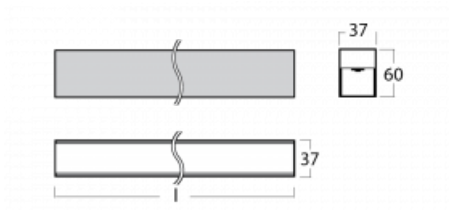

Luminaire

Lina35-S

35S-200K-30GED/830, B

The linear system luminaires of the Lina35-S family provide one of the thinnest profiles in our product range. The luminaires with direct distribution of light are available in the pendant, surface, and recessed versions for ceiling installations and can also be mounted on the wall. In any case, you can line the luminaires up in a row thus creating the ideal length to meet your needs. Thanks to the option to extend and retract the opal diffuser, you can find the ideal combination of lights for a specific interior according to your needs. Thanks to this variability, Lina35-S can be used in virtually any area, but especially in the social, public and commercial ones. Luminaires with an extended diffuser diffuse their light into a significantly larger area thus helping to soften the entire interior.

Technical drawing

Type of installation	Surface, Suspended
Light distribution	Direct
Luminaire shape	Linear
Colour of the luminaires	Black
Material	Aluminium
Lifetime	L90/B50 50 000 hours
Warranty	5 years
Description of luminaires	Luminaire surface/suspended
Dimensions	1683 mm × 37 mm × 60 mm
Weight	2.5 kg
Light source	LED MODUL
Type of optical system	Opal diffuser
Luminous flux*	2070 lm
Colour Temperature	3000 K warm white
Luminous efficacy	89 lm/W
MacAdam Light source	2
Colour rendering index	80
UGR max. X=4H Y=8H, $\rho=70,50,20$	25.1