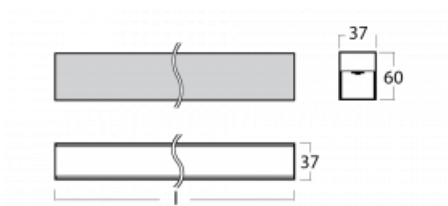

Luminaire

Lina35-S

35S-200K-25GED/830, B

The linear system luminaires of the Lina35-S family provide one of the thinnest profiles in our product range. The luminaires with direct distribution of light are available in the pendant, surface, and recessed versions for ceiling installations and can also be mounted on the wall. In any case, you can line the luminaires up in a row thus creating the ideal length to meet your needs. Thanks to the option to extend and retract the opal diffuser, you can find the ideal combination of lights for a specific interior according to your needs. Thanks to this variability, Lina35-S can be used in virtually any area, but especially in the social, public and commercial ones. Luminaires with an extended diffuser diffuse their light into a significantly larger area thus helping to soften the entire interior.

Technical drawing

Type of installation	Surface, Suspended
Light distribution	Direct
Luminaire shape	Linear
Colour of the luminaires	Black
Material	Aluminium
Lifetime	L90/B50 50 000 hours
Warranty	5 years
Description of luminaires	Luminaire surface/suspended
Dimensions	1403 mm × 37 mm × 60 mm
Weight	2.3 kg
Light source	LED MODUL
Type of optical system	Opal diffuser
Luminous flux*	1720 lm
Colour Temperature	3000 K warm white
Luminous efficacy	89 lm/W
MacAdam Light source	2
Colour rendering index	80
UGR max. X=4H Y=8H, $\rho=70,50,20$	25.1