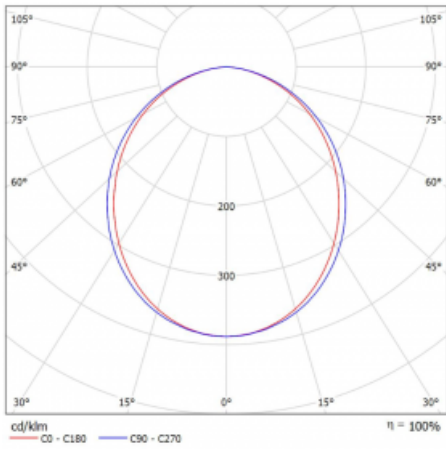

Luminaire

Lina35-S

35S-200K-20GGE/840, W

The linear system luminaires of the Lina35-S family provide one of the thinnest profiles in our product range. The luminaires with direct distribution of light are available in the pendant, surface, and recessed versions for ceiling installations and can also be mounted on the wall. In any case, you can line the luminaires up in a row thus creating the ideal length to meet your needs. Thanks to the option to extend and retract the opal diffuser, you can find the ideal combination of lights for a specific interior according to your needs. Thanks to this variability, Lina35-S can be used in virtually any area, but especially in the social, public and commercial ones. Luminaires with an extended diffuser diffuse their light into a significantly larger area thus helping to soften the entire interior.

Technical drawing

Type of installation	Surface, Suspended
Light distribution	Direct
Luminaire shape	Linear
Colour of the luminaires	White
Material	Aluminium
Lifetime	L90/B50 50 000 hours
Warranty	5 years
Description of luminaires	Luminaire surface/suspended
Dimensions	1122 mm × 37 mm × 60 mm
Weight	1.9 kg
Light source	LED MODUL
Type of optical system	Opal diffuser
Luminous flux*	1990 lm
Colour Temperature	4000 K cool white
Luminous efficacy	90 lm/W
MacAdam Light source	2
Colour rendering index	80
UGR max. X=4H Y=8H, $\rho=70,50,20$	26.4

Curve

Luminaire power input* 22 W

Connection of the luminaires ON/OFF

Electrical voltage 220-240V

Frequency 50/60Hz

⊕ CE IP 20

*±10 %

Downloads