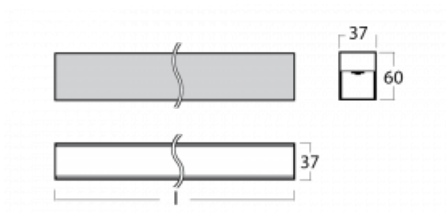

Luminaire

Lina35-S

35S-200K-20GGE/830, S

The linear system luminaires of the Lina35-S family provide one of the thinnest profiles in our product range. The luminaires with direct distribution of light are available in the pendant, surface, and recessed versions for ceiling installations and can also be mounted on the wall. In any case, you can line the luminaires up in a row thus creating the ideal length to meet your needs. Thanks to the option to extend and retract the opal diffuser, you can find the ideal combination of lights for a specific interior according to your needs. Thanks to this variability, Lina35-S can be used in virtually any area, but especially in the social, public and commercial ones. Luminaires with an extended diffuser diffuse their light into a significantly larger area thus helping to soften the entire interior.

Technical drawing

Type of installation	Surface, Suspended
Light distribution	Direct
Luminaire shape	Linear
Colour of the luminaires	Silver
Material	Aluminium
Lifetime	L90/B50 50 000 hours
Warranty	5 years
Description of luminaires	Luminaire surface/suspended
Dimensions (l × w × h mm)	1122 mm × 37 mm × 60 mm
Weight	1.9 kg
Light source	LED MODUL
DIR optical system	Opal diffuser
Luminous flux*	1880 lm
Colour Temperature	3000 K warm white
Luminous efficacy	85 lm/W
MacAdam Light source	2
Colour rendering index	80
UGR max. X=4H Y=8H, $\rho=70,50,20$	26.2