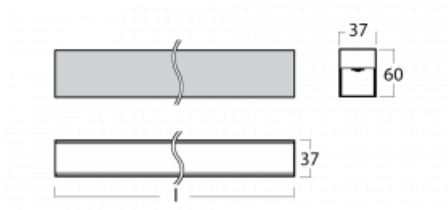

Luminaire

Lina35-S

35S-200K-20GED/840, S

The linear system luminaires of the Lina35-S family provide one of the thinnest profiles in our product range. The luminaires with direct distribution of light are available in the pendant, surface, and recessed versions for ceiling installations and can also be mounted on the wall. In any case, you can line the luminaires up in a row thus creating the ideal length to meet your needs. Thanks to the option to extend and retract the opal diffuser, you can find the ideal combination of lights for a specific interior according to your needs. Thanks to this variability, Lina35-S can be used in virtually any area, but especially in the social, public and commercial ones. Luminaires with an extended diffuser diffuse their light into a significantly larger area thus helping to soften the entire interior.

Technical drawing

Type of installation	Surface, Suspended
Light distribution	Direct
Luminaire shape	Linear
Colour of the luminaires	Silver
Material	Aluminium
Lifetime	L90/B50 50 000 hours
Warranty	5 years
Description of luminaires	Luminaire surface/suspended
Dimensions	1122 mm × 37 mm × 60 mm
Weight	1.9 kg
Light source	LED MODUL
Type of optical system	Opal diffuser
Luminous flux*	1450 lm
Colour Temperature	4000 K cool white
Luminous efficacy	94 lm/W
MacAdam Light source	2
Colour rendering index	80
UGR max. X=4H Y=8H, $\rho=70,50,20$	25.3