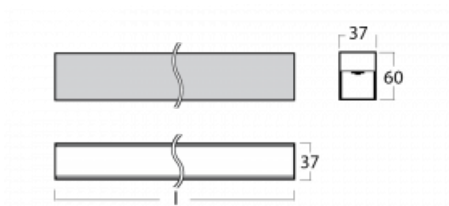

# Lina35-S

35S-200K-15GGE/830, W

The linear system luminaires of the Lina35-S family provide one of the thinnest profiles in our product range. The luminaires with direct distribution of light are available in the pendant, surface, and recessed versions for ceiling installations and can also be mounted on the wall. In any case, you can line the luminaires up in a row thus creating the ideal length to meet your needs. Thanks to the option to extend and retract the opal diffuser, you can find the ideal combination of lights for a specific interior according to your needs. Thanks to this variability, Lina35-S can be used in virtually any area, but especially in the social, public and commercial ones. Luminaires with an extended diffuser diffuse their light into a significantly larger area thus helping to soften the entire interior.

## Technical drawing

Type of installation	Surface, Suspended
Light distribution	Direct
Luminaire shape	Linear
Colour of the luminaires	White
Material	Aluminium
Lifetime	L90/B50 50 000 hours
Warranty	5 years
Description of luminaires	Luminaire surface/suspended
Dimensions	842 mm × 37 mm × 60 mm
Weight	1.36 kg
Light source	LED MODUL
Type of optical system	Opal diffuser
Luminous flux*	1410 lm
Colour Temperature	3000 K warm white
Luminous efficacy	80 lm/W
MacAdam Light source	2
Colour rendering index	80
UGR max. X=4H Y=8H, $\rho=70,50,20$	26.2