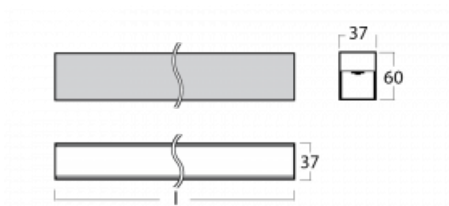

# Lina35-S

**35S-200K-15GGE/830, S**

The linear system luminaires of the Lina35-S family provide one of the thinnest profiles in our product range. The luminaires with direct distribution of light are available in the pendant, surface, and recessed versions for ceiling installations and can also be mounted on the wall. In any case, you can line the luminaires up in a row thus creating the ideal length to meet your needs. Thanks to the option to extend and retract the opal diffuser, you can find the ideal combination of lights for a specific interior according to your needs. Thanks to this variability, Lina35-S can be used in virtually any area, but especially in the social, public and commercial ones. Luminaires with an extended diffuser diffuse their light into a significantly larger area thus helping to soften the entire interior.

**Technical drawing**

Type of installation	Surface, Suspended
Light distribution	Direct
Luminaire shape	Linear
Colour of the luminaires	Silver
Material	Aluminium
Lifetime	L90/B50 50 000 hours
Warranty	5 years
Description of luminaires	Luminaire surface/suspended
Dimensions	842 mm × 37 mm × 60 mm
Weight	1.36 kg
Light source	LED MODUL
Type of optical system	Opal diffuser
Luminous flux*	1410 lm
Colour Temperature	3000 K warm white
Luminous efficacy	80 lm/W
MacAdam Light source	2
Colour rendering index	80
UGR max. X=4H Y=8H, $\rho=70,50,20$	26.2