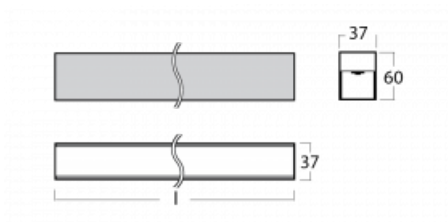

Luminaire

Lina35-S

35S-200K-15GGD/830, S

The linear system luminaires of the Lina35-S family provide one of the thinnest profiles in our product range. The luminaires with direct distribution of light are available in the pendant, surface, and recessed versions for ceiling installations and can also be mounted on the wall. In any case, you can line the luminaires up in a row thus creating the ideal length to meet your needs. Thanks to the option to extend and retract the opal diffuser, you can find the ideal combination of lights for a specific interior according to your needs. Thanks to this variability, Lina35-S can be used in virtually any area, but especially in the social, public and commercial ones. Luminaires with an extended diffuser diffuse their light into a significantly larger area thus helping to soften the entire interior.

Technical drawing

Type of installation	Surface, Suspended
Light distribution	Direct
Luminaire shape	Linear
Colour of the luminaires	Silver
Material	Aluminium
Lifetime	L90/B50 50 000 hours
Warranty	5 years
Description of luminaires	Luminaire surface/suspended
Dimensions	842 mm × 37 mm × 60 mm
Weight	1.48 kg
Light source	LED MODUL
Type of optical system	Opal diffuser
Luminous flux*	1410 lm
Colour Temperature	3000 K warm white
Luminous efficacy	80 lm/W
MacAdam Light source	2
Colour rendering index	80
UGR max. X=4H Y=8H, $\rho=70,50,20$	26.2