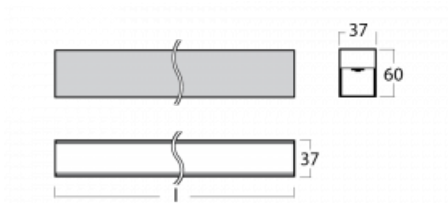

Luminaire

Lina35-S

35S-200K-10GGD/830, W

The linear system luminaires of the Lina35-S family provide one of the thinnest profiles in our product range. The luminaires with direct distribution of light are available in the pendant, surface, and recessed versions for ceiling installations and can also be mounted on the wall. In any case, you can line the luminaires up in a row thus creating the ideal length to meet your needs. Thanks to the option to extend and retract the opal diffuser, you can find the ideal combination of lights for a specific interior according to your needs. Thanks to this variability, Lina35-S can be used in virtually any area, but especially in the social, public and commercial ones. Luminaires with an extended diffuser diffuse their light into a significantly larger area thus helping to soften the entire interior.

Technical drawing

Type of installation	Surface, Suspended
Light distribution	Direct
Luminaire shape	Linear
Colour of the luminaires	White
Material	Aluminium
Lifetime	L90/B50 50 000 hours
Warranty	5 years
Description of luminaires	Luminaire surface/suspended
Dimensions	561 mm × 37 mm × 60 mm
Weight	1.1 kg
Light source	LED MODUL
Type of optical system	Opal diffuser
Luminous flux*	940 lm
Colour Temperature	3000 K warm white
Luminous efficacy	85 lm/W
MacAdam Light source	2
Colour rendering index	80
UGR max. X=4H Y=8H, $\rho=70,50,20$	26.2