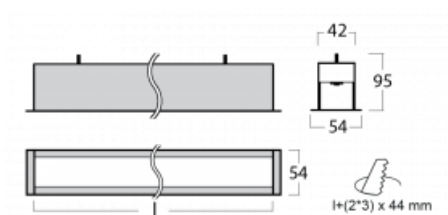

Luminaire

Lina35-S

35S-000K-25GEE/840, W

The linear system luminaires of the Lina35-S family provide one of the thinnest profiles in our product range. The luminaires with direct distribution of light are available in the pendant, surface, and recessed versions for ceiling installations and can also be mounted on the wall. In any case, you can line the luminaires up in a row thus creating the ideal length to meet your needs. Thanks to the option to extend and retract the opal diffuser, you can find the ideal combination of lights for a specific interior according to your needs. Thanks to this variability, Lina35-S can be used in virtually any area, but especially in the social, public and commercial ones. Luminaires with an extended diffuser diffuse their light into a significantly larger area thus helping to soften the entire interior.

Technical drawing

| | |
|-----------------------------------|-------------------------|
| Type of installation | Recessed |
| Light distribution | Direct |
| Luminaire shape | Linear |
| Colour of the luminaires | White |
| Material | Aluminium |
| Lifetime | L90/B50 50 000 hours |
| Warranty | 5 years |
| Description of luminaires | Luminaire recessed |
| Dimensions (l × w × h mm) | 1403 mm × 54 mm × 95 mm |
| Weight | 2.35 kg |
| Light source | LED MODUL |
| DIR optical system | Opal diffuser |
| Luminous flux* | 1820 lm |
| Colour Temperature | 4000 K cool white |
| Luminous efficacy | 94 lm/W |
| MacAdam Light source | 2 |
| Colour rendering index | 80 |
| UGR max. X=4H Y=8H, ρ=70,50,20 | 25.3 |