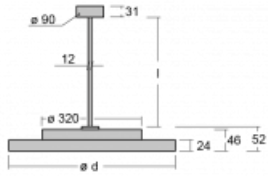

Technical drawing

Luminaire power input* 39 W

Connection of the luminaires DALI

Electrical voltage 220-240V

Frequency 50/60Hz

⊕ CE IP 40

* $\pm 10\%$