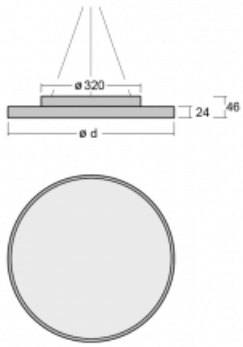

Technical drawing

Luminaire power input* 27.8 W

Connection of the luminaires ON/OFF

Electrical voltage 220-240V

Frequency 50/60Hz

⊕ CE IP 40

*±10 %