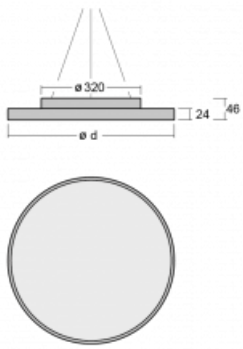

Technical drawing

Luminaire power input*	29 W
Connection of the luminaires	ON/OFF
Electrical voltage	220-240V
Frequency	50/60Hz

⊕ CE IP 40

*±10 %