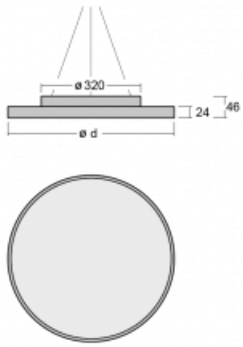

Technical drawing

Luminaire power input* 76.5 W

Connection of the luminaires DALI

Electrical voltage 220-240V

Frequency 50/60Hz

⊕ CE IP 40

*±10 %