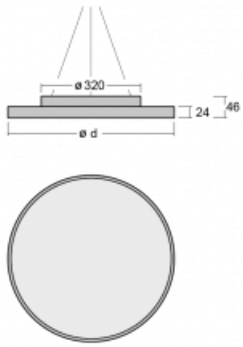

Technical drawing

Luminaire power input* 26.1 W

Connection of the luminaires ON/OFF + 3h emergency

Electrical voltage 220-240V

Frequency 50/60Hz

⊕ CE IP 40

*±10 %