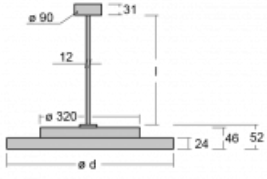

Technical drawing